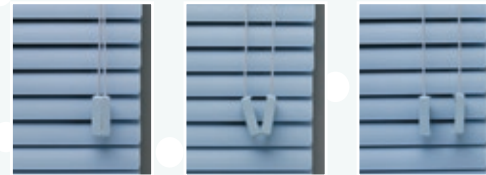

- **Silhouette®** window shadings
- **Duette®** honeycomb shades
- **Applause®** honeycomb shades
- **Provenance®** woven wood shades
- **Brilliance®** pleated shades
- **Custom Vertical Blinds**
- **Country Woods®** wood blinds
- **Chalet Woods®** wood blinds
- **EverWood® Collection**
- **Modern Precious Metals®** aluminum blinds

Wand/Cord Combination

The wand/cord combination option integrates both tilt and traverse functions into one easy-to-use control that keeps the cord taut. Available on:

- **Luminette®** Privacy Sheers
- **Park Lane®** Privacy Sheers
- **Custom Vertical Blinds**

Cord Tensioner

Our cord tensioner with spring tension and bracket holds looped cords taut to reduce the risk of an inquisitive child becoming entangled.

Available on:

- **Silhouette®** window shadings
- **Nantucket™** window shadings
- **Skyline™** Gliding Window Panels
- **Vignette®** Modern Roman Shades
- **Duette** honeycomb shades
- **Applause** honeycomb shades
- **Brilliance** pleated shades
- **Designer Screen Shades**
- **Remembrance** window shades
- **Provenance** woven wood shades
- **Country Woods** wood blinds
- **Chalet Woods** wood blinds
- **Custom Vertical Blinds**