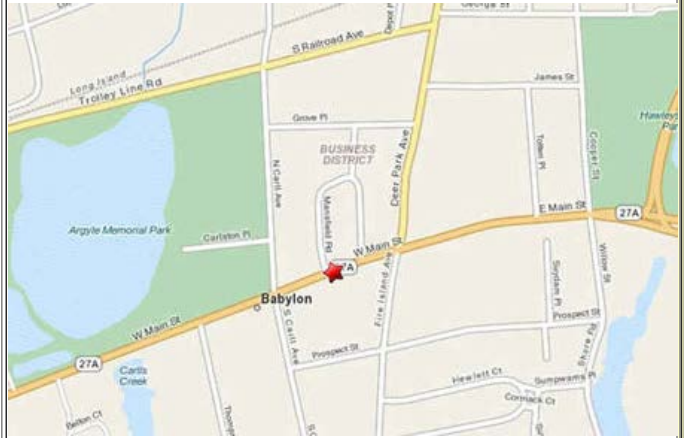

90 West Main St., Babylon Village, NY
(631) 661-0101

Southern State Parkway - Exit 39 South (Route 231/Deer Park Avenue South). Bear right after exit onto Deer Park Avenue and continue south, just under two miles, make a right on West Main Street, we are located on south side of street just past movie theater.

Long Island Expressway - Exit 51 South (Route 231/Northport/Babylon). Merge onto South Service Road, turn right onto Deer Park Avenue/NY 231/Deer Park Avenue and continue south over Southern State Parkway, bear right and follow signs for Deer Park Avenue, continue south, just under two miles, make a right on West Main Street, we are located on south side of street just past movie theater.