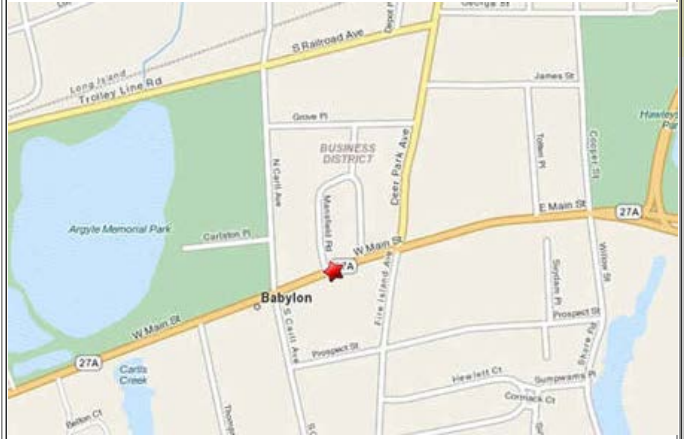

90 West Main St., Babylon Village, NY
(631) 661-0101

Southern State Parkway - Exit 39 South (Route 231/Deer Park Avenue South). Bear right after exit onto Deer Park Avenue and continue south, just under two miles, make a right on West Main Street, we are located on south side of street just past movie theater.

Long Island Expressway - Exit 51 South (Route 231/Northport/Babylon). Merge onto South Service Road, turn right onto Deer Park Avenue/NY 231/Deer Park Avenue and continue south over Southern State Parkway, bear right and follow signs for Deer Park Avenue, continue south, just under two miles, make a right on West Main Street, we are located on south side of street just past movie theater.