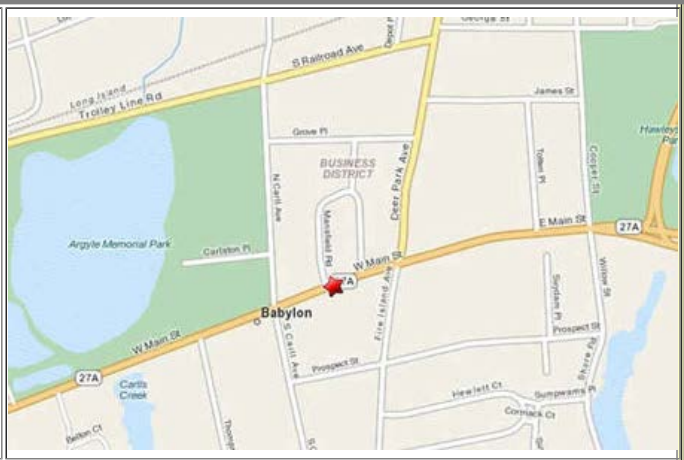

90 West Main St., Babylon Village, NY
(631) 661-0101

Southern State Parkway - Exit 39 South (Route 231/Deer Park Avenue South). Bear right after exit onto Deer Park Avenue and continue south, just under two miles, make a right on West Main Street, we are located on south side of street just past movie theater.

Long Island Expressway - Exit 51 South (Route 231/Northport/Babylon). Merge onto South Service Road, turn right onto Deer Park Avenue/NY 231/Deer Park Avenue and continue south over Southern State Parkway, bear right and follow signs for Deer Park Avenue, continue south, just under two miles, make a right on West Main Street, we are located on south side of street just past movie theater.